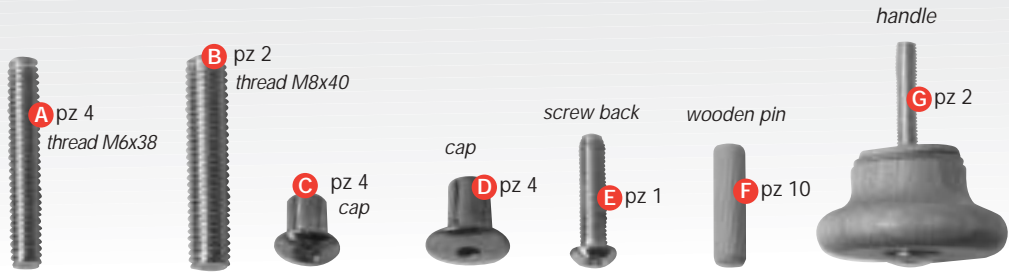

Bag containing:

The bag contains also 1 key of different measures.

Inside the box you will find:

Serie 3.30 balans® new generation

Instructions for an easy assembling