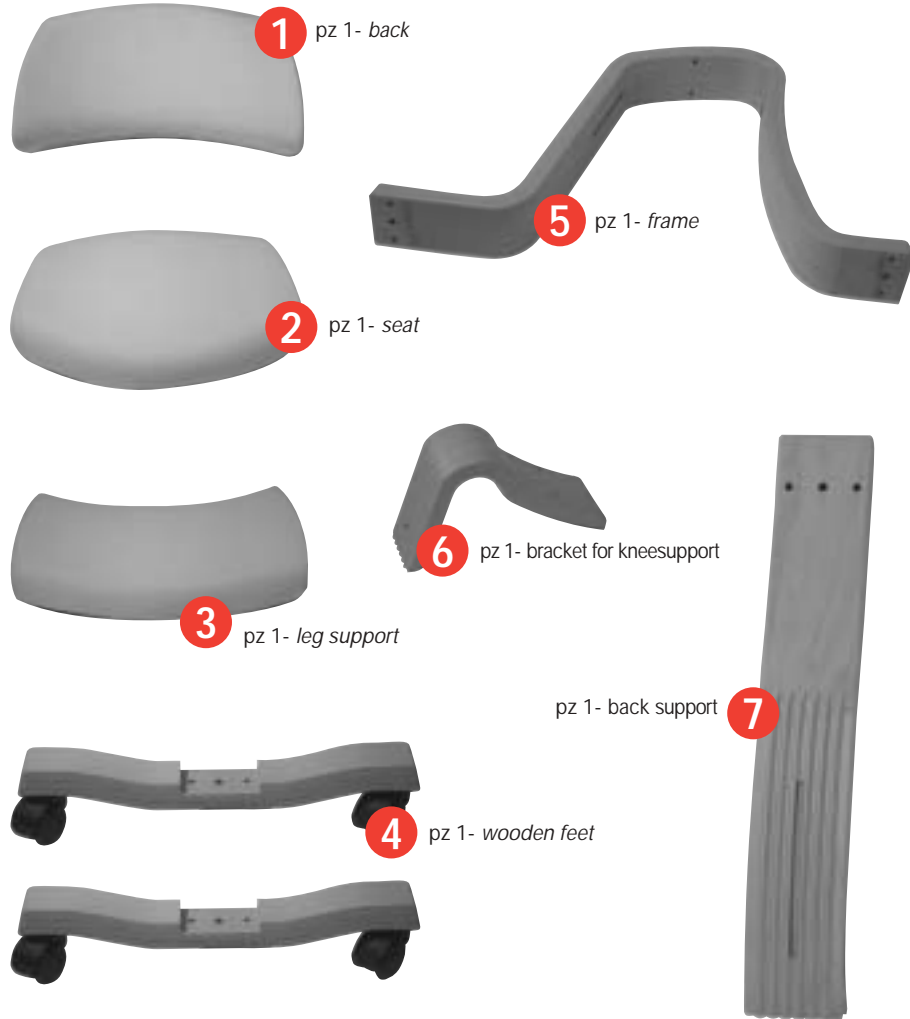

Bag containing:

The bag contains also 1 key of different measures.

Inside the box you will find:

Serie 3.30 balans® new generation

Instructions for an easy assembling